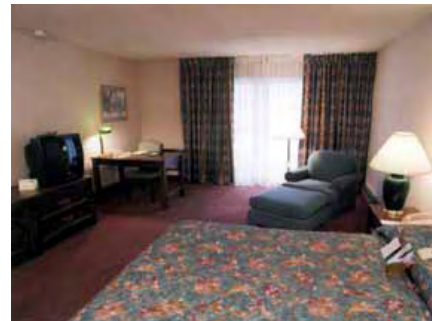

- King or Queen Queen Beds
- **Free high-speed Internet access in all rooms**
- Coffee Makers, Hair Dryers and 2-line phones
- **Free Local Calls**
- Large Working Desk, Iron & Ironing Board, 25" TV with cable, pay-per-view-movies and **Free HBO**

Enjoy casual dining in the hotel's on-site restaurant, **Coffee Garden**. **Room service** is available. Unwind and relax in **Misty's Lounge** with **complimentary snacks** and great entertainment.

Get some work done in the **business center** with **computer**, **high-speed Internet access** and **printer services**. For recreation and a great workout try the **fitness center**, swim in the **outdoor pool** or soak in the **whirlpool**.

Having a meeting or special event? Let the professional staff at the Clarion Hotel & Conference Center assist in your next event. **Full-service** and **catering** abounds in our **8,800 square feet of meeting space**, with **seven separate meeting rooms** and **two board rooms**.

The Clarion Hotel & Conference Center is the ideal location for conventions, conferences, seminars, social events, business and families visiting the area.

The hotel is located close to area businesses and attractions including:

- **Yakima Training Center- 3 miles**
- **Yakima Convention Center- 1/8 mile**
- **Boise Cascade -1/4 mile**
- **Yakima Speedway -1 ½ mile**
- **Yakima Valley Wineries 15 miles**
- **Yakima Legends Casino 20 miles**
- **Weyerhaeuser - 5 miles**
- **Central WA University- 30 miles**
- **Mt. Rainer -100 miles**